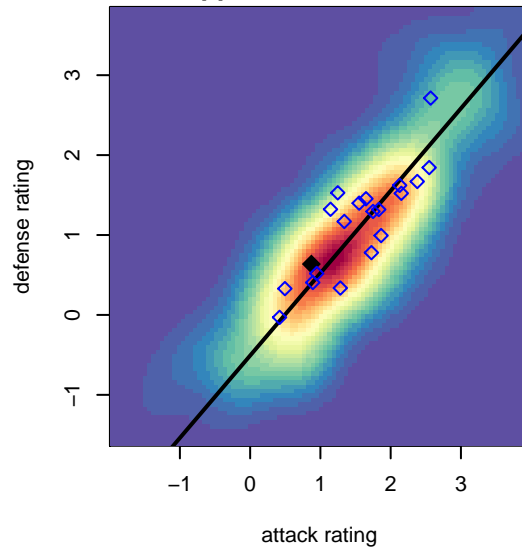

Crossfire Yakima B00

Crossfire Yakima
 Yakima, WA
 B00 total strength=1018
 attack=2.39 defense=1.89
 fall league = RCL B00 Div 4
 spr league = Win RCL B00 Div 4
 notes= 3RSC Yakima Gutierrez 2013; xFire Me

alt names used:
 Crossfire Yakima Mendoza
 CROSSFIRE YAKIMA (WA)
 Crossfire Yakima – Mendoza B14
 Crossfire Yakima – Mendoza B14
 Crossfire Yakima – Mendoza B14

Venues played:
 2014 Yakima Mid Summer Classic BU14–15
 2014 Nike Crossfire Challenge Silver U14
 2014 Labor Day Cup BU14
 2014 RCL B00 Div 4
 2014 Win RCL B00 Div 4
 2014 WYS Presidents Cup B00 Division 2

**attack and defense variance (black dot)
relative to other teams
and top 10 in region**

**attack and defense rating
relative to others at age
and all opponents in last 13 months**

Performance relative to 13 month average