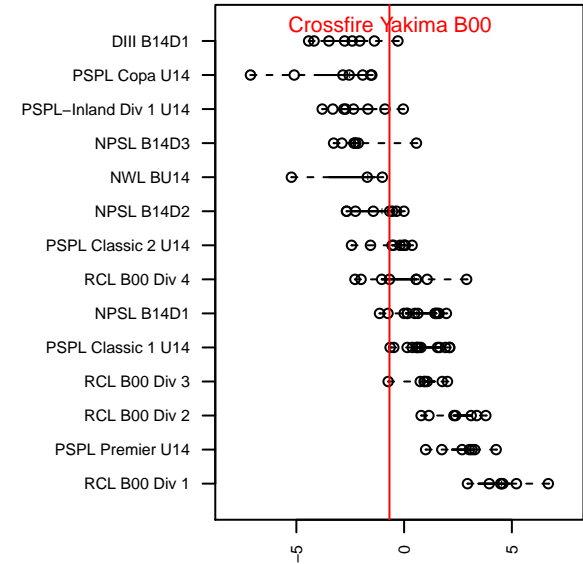

Crossfire Yakima B00

Crossfire Yakima
 Yakima, WA
 B00 total strength=1018
 attack=2.39 defense=1.89
 fall league = RCL B00 Div 4
 spr league = Win RCL B00 Div 4
 notes= 3RSC Yakima Gutierrez 2013; xFire Me

alt names used:
 Crossfire Yakima Mendoza
 CROSSFIRE YAKIMA (WA)
 Crossfire Yakima – Mendoza B14
 Crossfire Yakima – Mendoza B14
 Crossfire Yakima – Mendoza B14

Venues played:
 2014 Yakima Mid Summer Classic BU14–15
 2014 Nike Crossfire Challenge Silver U14
 2014 Labor Day Cup BU14
 2014 RCL B00 Div 4
 2014 Win RCL B00 Div 4
 2014 WYS Presidents Cup B00 Division 2

**attack and defense variance (black dot)
relative to other teams
and top 10 in region**

**attack and defense rating
relative to others at age
and all opponents in last 13 months**

Performance relative to 13 month average