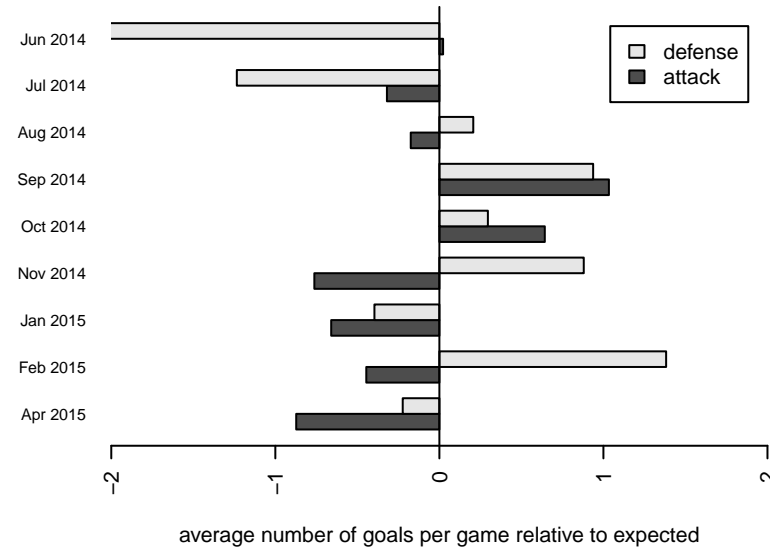

Performance relative to 13 month average