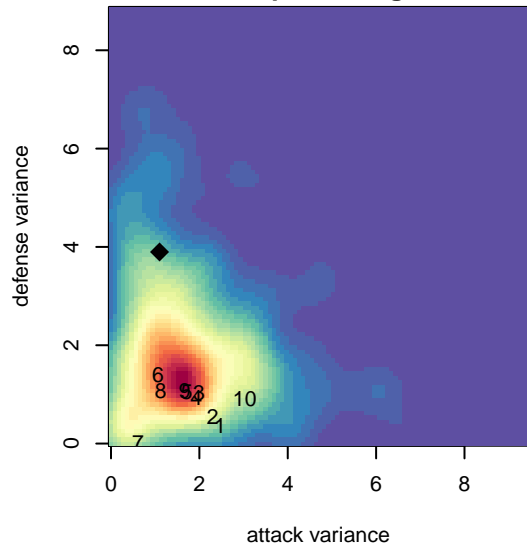

Crossfire Yakima B00

Crossfire Yakima
 Yakima, WA
 B00 total strength=1018
 attack=2.39 defense=1.89
 fall league = RCL B00 Div 4
 spr league = Win RCL B00 Div 4
 notes= 3RSC Yakima Gutierrez 2013; xFire Me

alt names used:
 Crossfire Yakima Mendoza
 CROSSFIRE YAKIMA (WA)
 Crossfire Yakima – Mendoza B14
 Crossfire Yakima – Mendoza B14
 Crossfire Yakima – Mendoza B14

Venues played:
 2014 Yakima Mid Summer Classic BU14–15
 2014 Nike Crossfire Challenge Silver U14
 2014 Labor Day Cup BU14
 2014 RCL B00 Div 4
 2014 Win RCL B00 Div 4
 2014 WYS Presidents Cup B00 Division 2

**attack and defense variance (black dot)
relative to other teams
and top 10 in region**

**attack and defense rating
relative to others at age
and all opponents in last 13 months**

Performance relative to 13 month average