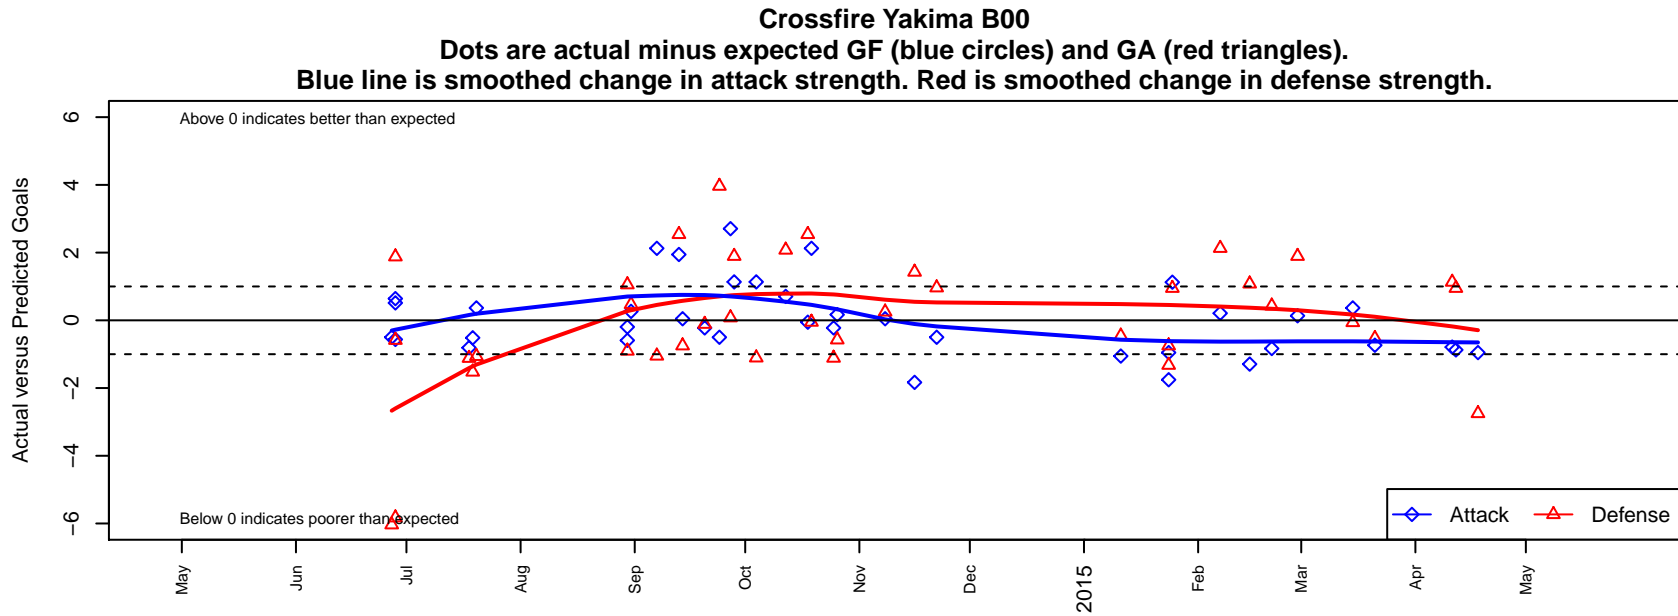

Crossfire Yakima B00

Crossfire Yakima
 Yakima, WA
 B00 total strength=1018
 attack=2.39 defense=1.89
 fall league = RCL B00 Div 4
 spr league = Win RCL B00 Div 4
 notes= 3RSC Yakima Gutierrez 2013; xFire Me

**attack and defense variance (black dot)
relative to other teams
and top 10 in region**

**attack and defense rating
relative to others at age
and all opponents in last 13 months**

Performance relative to 13 month average