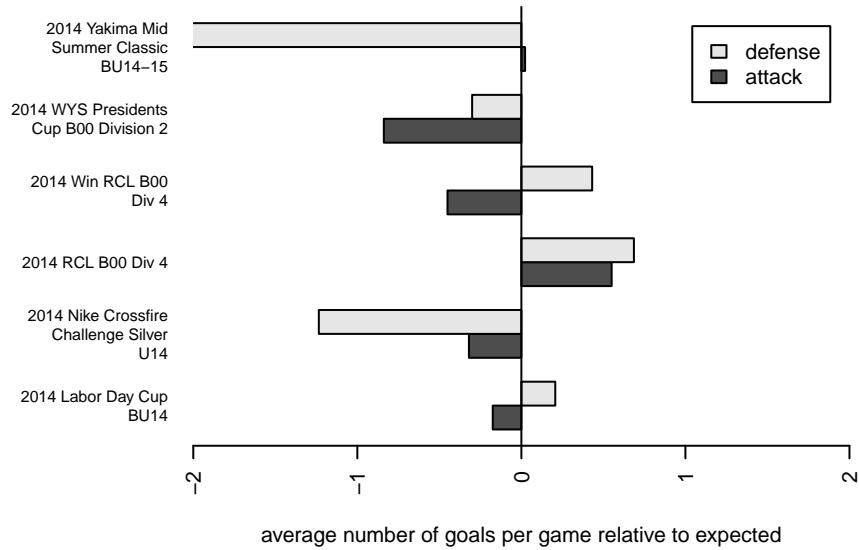

Crossfire Yakima B00

Crossfire Yakima
 Yakima, WA
 B00 total strength=1018
 attack=2.39 defense=1.89
 fall league = RCL B00 Div 4
 spr league = Win RCL B00 Div 4
 notes= 3RSC Yakima Gutierrez 2013; xFire Me

alt names used:
 Crossfire Yakima Mendoza
 CROSSFIRE YAKIMA (WA)
 Crossfire Yakima – Mendoza B14
 Crossfire Yakima – Mendoza B14
 Crossfire Yakima – Mendoza B14

Venues played:
 2014 Yakima Mid Summer Classic BU14–15
 2014 Nike Crossfire Challenge Silver U14
 2014 Labor Day Cup BU14
 2014 RCL B00 Div 4
 2014 Win RCL B00 Div 4
 2014 WYS Presidents Cup B00 Division 2

**attack and defense variance (black dot)
relative to other teams
and top 10 in region**

**attack and defense rating
relative to others at age
and all opponents in last 13 months**

Performance relative to 13 month average